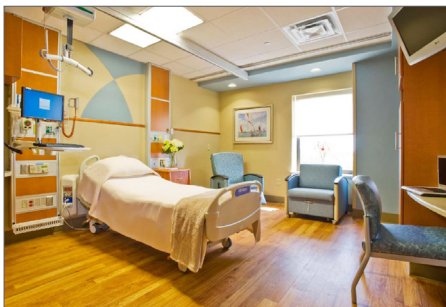

Serenity Series

Surface Mounted Headwall

- Vertical configuration ensures all services are at the patient's bedside
- Increased equipment management with integrated vertical accessory rails
- Greater flexibility allowing services on all sides of the unit
- Expandable to meet your future requirements

Features

VIP units

Overbed lights provide high quality illumination with seam-free surfaces

Recessed rails for a smaller footprint